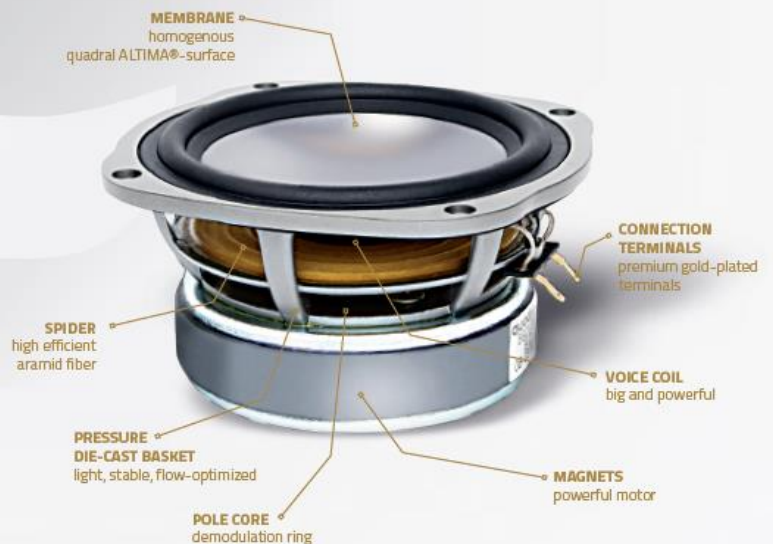

quadral ALTIMA®